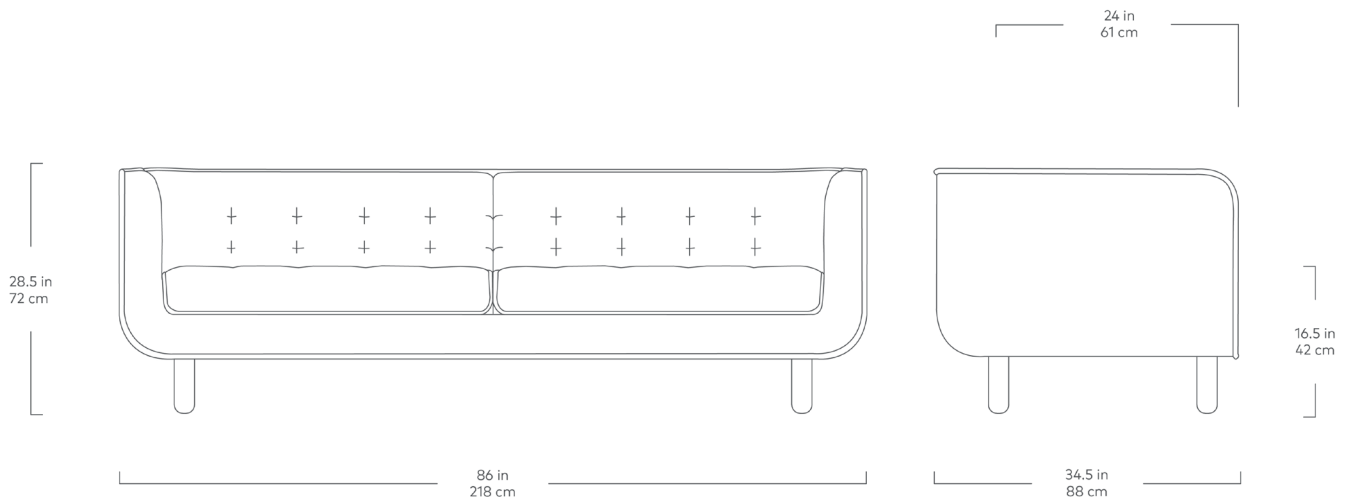

Beaconsfield Sofa

- Leather is top grain, aniline dyed.
- Our leathers may have distinct surface characteristics, natural markings, grain pattern and colour variations which differ from hide to hide and from one product to another, making each leather product unique.
- Surfaces scratches and wear marks on leather are normal and to be expected. Over time they will contribute to the unique personality, patina and visual charm of the design. If desired, scratches and wear marks may be minimized with the use of leather conditioner.
- With all leather products, some stretching over time is normal. This "working in" of the leather only adds to the comfort, softness and character of the design.
- Integrated seat cushions are crafted with a high resiliency medium density foam covered in Dacron wrap.
- Blind-tufted detailing on seat, back, and inside arms.
- Delicate piping detail on arms, back and seat cushions.
- Kiln-dried, hardwood inner frame with No-Sag, sinuous spring suspension system.
- Walnut stained wood legs are crafted from solid ash and have non-marking tack glide feet on the bottom of legs to protect hardwood floors.
- All joints have been stress tested.
- Manufactured to comply with California Prop Phase 2 standards.
- Manufactured to meet California TB117-2013 fire safety standards without the use of flame retardant additives in the upholstery foam.
- Part of the Beaconsfield Series, the Sofa matches perfectly with the Beaconsfield Chair.

Gus*